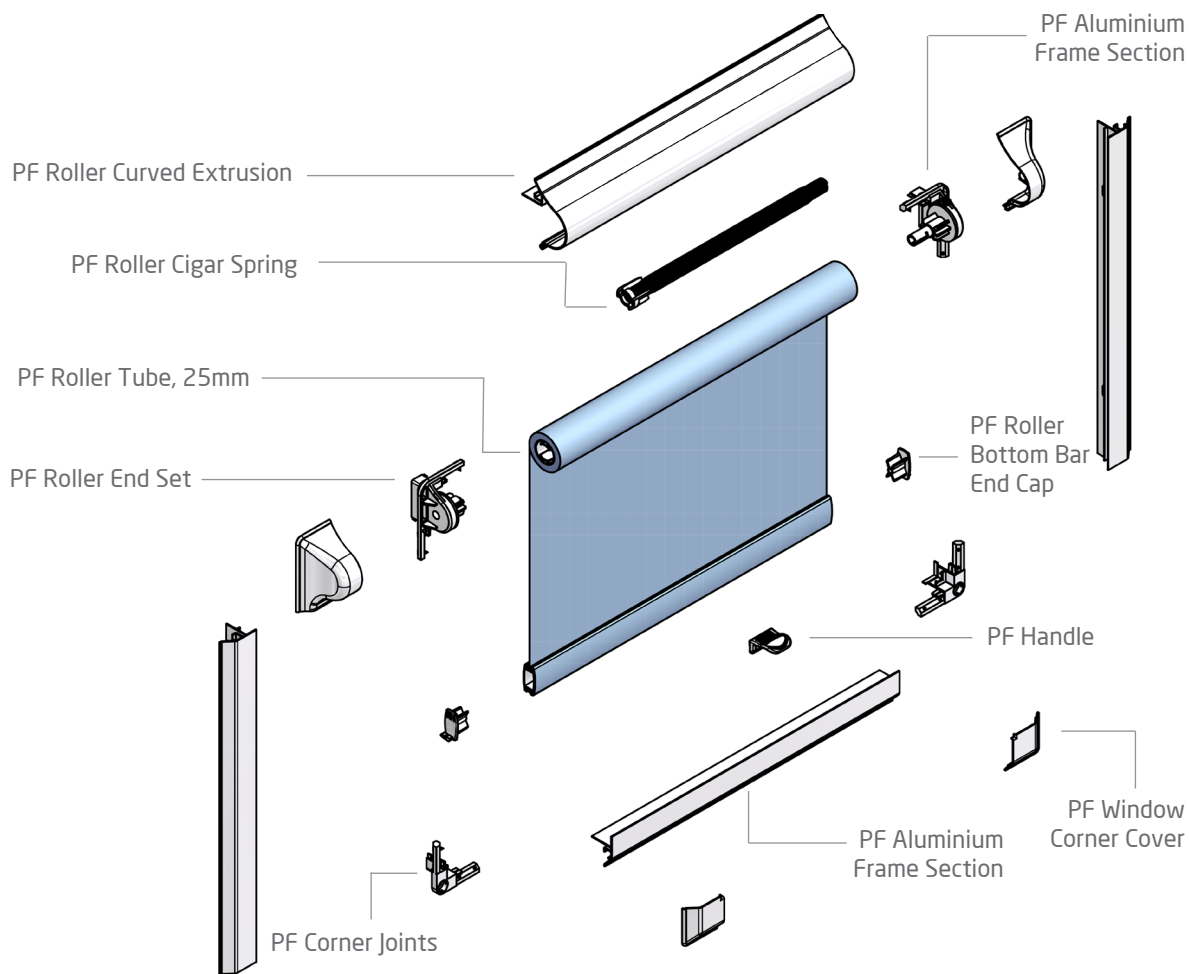

Louvolite Perfect Fit® - Roller Blind System

Louvolite Perfect Fit® Roller Components

<p>Perfect Fit Roller End Set R4015</p>  <p>MF Nylon 6 and UV Nylon 6 Dimensions : 75mm (3") x 97mm (3 4/5") White, Grey, Tan, Brown and colour match Mahogany</p>	<p>Perfect Fit Roller Curved Extrusion R8140</p>  <p>Aluminum Dimensions : 58mm (2 1/4") x 74mm (2 7/8") 5M Lengths (5 1/2 Yards) White, Brown, Matt Grey, Mahogany or Golden Oak</p>
<p>Aluminium Frame Section P4015</p>  <p>Aluminum Dimensions : 38mm (1 1/2") x 26mm (1 1/32") 5M Lengths (5 1/2 Yards) White, Brown, Matt Grey, Mahogany or Golden Oak</p>	<p>Perfect Fit Roller Tube 25mm P8141</p>  <p>Aluminum Diameter : 25mm (1") 5M Lengths (5 1/2 Yards)</p>

Dimensions 20mm Bracket:
29mm (1 1/8") x 30mm (1 3/16") x 19mm (3/4")

Dimensions 24mm Bracket:
32mm (1 1/4") x 30mm (1 3/16") x 19mm (3/4")

Dimensions 30mm Bracket:
38mm (1 1/2") x 30mm (1 3/16") x 19mm (3/4")