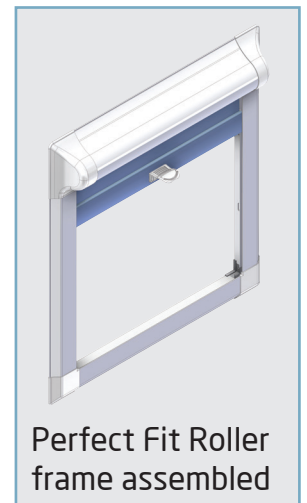

Louvolite Perfect Fit® - Roller Blind System

Louvolite Perfect Fit® Roller Components

<p>Perfect Fit Roller End Set R4015</p>  <p>MF Nylon 6 and UV Nylon 6 Dimensions : 75mm (3") x 97mm (3 4/5") White, Grey, Tan, Brown and colour match Mahogany</p>	<p>Perfect Fit Roller Curved Extrusion R8140</p>  <p>Aluminum Dimensions : 58mm (2 1/4") x 74mm (2 7/8") 5M Lengths (5 1/2 Yards) White, Brown, Matt Grey, Mahogany or Golden Oak</p>
<p>Aluminium Frame Section P4015</p>  <p>Aluminum Dimensions : 38mm (1 1/2") x 26mm (1 1/32") 5M Lengths (5 1/2 Yards) White, Brown, Matt Grey, Mahogany or Golden Oak</p>	<p>Perfect Fit Roller Tube 25mm P8141</p>  <p>Aluminum Diameter : 25mm (1") 5M Lengths (5 1/2 Yards)</p>

Perfect Fit Roller Extrusion Corner Joint R4026

Impact Modified Nylon

Dimensions : 56mm (2 1/5") x 56mm (2 1/5")

White, Grey, Tan, Brown and colour match Mahogany

Perfect Fit Roller Cigar Spring R4000 or R4005